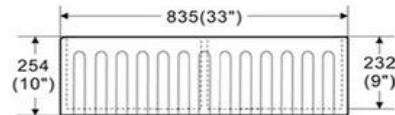

BS 8545

Butlers Double Bowl Kitchen/Laundry Sink

Flat Front Surface

Fluted Front Surface

SPECIFICATIONS

CLEANING & MAINTENANCE:

All Sinks should be cleaned with mild detergent and water
Each fireclay sink is manufactured with a durable and non-porous finish.
Your sink would be odour and stain resistant
We recommend against using any undiluted chemical such as BLEACH
Warranty will be void if damages are caused by unsuitable cleaning products