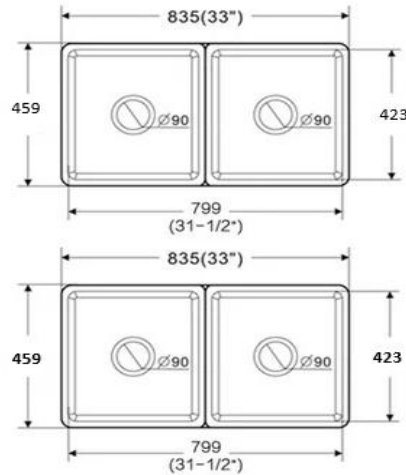

BS 8545

Butlers Double Bowl Kitchen/Laundry Sink

Flat Front Surface

Fluted Front Surface

SPECIFICATIONS

CLEANING & MAINTENANCE:

All Sinks should be cleaned with mild detergent and water
Each fireclay sink is manufactured with a durable and non-porous finish.
Your sink would be odour and stain resistant
We recommend against using any undiluted chemical such as BLEACH
Warranty will be void if damages are caused by unsuitable cleaning products