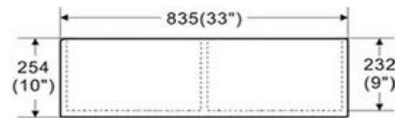

BS 8545

Butlers Double Bowl Kitchen/Laundry Sink

Flat Front Surface

Fluted Front Surface

SPECIFICATIONS

CLEANING & MAINTENANCE:

All Sinks should be cleaned with mild detergent and water
Each fireclay sink is manufactured with a durable and non-porous finish.
Your sink would be odour and stain resistant
We recommend against using any undiluted chemical such as BLEACH
Warranty will be void if damages are caused by unsuitable cleaning products