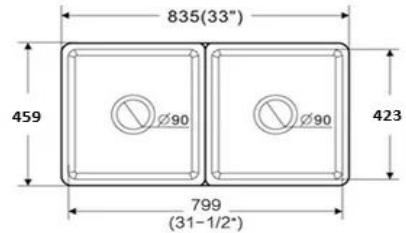

BS 8545

Butlers Double Bowl Kitchen/Laundry Sink

Flat Front Surface

Fluted Front Surface

SPECIFICATIONS

CLEANING & MAINTENANCE:

All Sinks should be cleaned with mild detergent and water
Each fireclay sink is manufactured with a durable and non-porous finish.
Your sink would be odour and stain resistant
We recommend against using any undiluted chemical such as BLEACH
Warranty will be void if damages are caused by unsuitable cleaning products